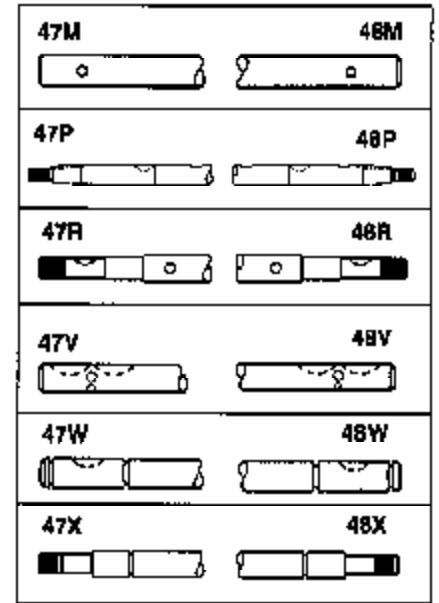

JOIST

SICHER IST DAS:
DAS ORIGINAL

Ref #	Part Number	Qty	Description
13	778067		Gear, Bevel (16 teeth)
14	778068		Gear, Pinion (16 teeth)
17	786040		Pin, Drive
26	792018		Ring, Retaining
31	780001		Washer (3/4" ID x 1-1/2" OD x 1/16" t hick)
31A	780096		Washer, Thrust
47M	774179		Axle (8-43/64" long)
48M	774180		Axle (16-27/32" long)
82	786043		Sprocket. No Teeth 54. O.D. 8.823
82	786051		Sprocket. No Teeth 60. O.D. 9.841
82	786070		Sprocket. No Teeth 48. O.D. 7.920
82	786041A		Sprocket. No Teeth 45. O.D. 7.389
82	786042	100-128	Sprocket. No Teeth 40. O.D. 6.650
90	788067B	Peerless	Grease (32 oz. bottle Bentonite greas e)
101	774073		Differential Carrier Hsg (Incl. 137)
102	774073		Differential Carrier Hsg (Incl. 139)
103	792041		Screw, 5/16-18 x 3-3/4"
104	792042		Nut, Lock, 5/16-18 (Use as required)
104A	792061		Washer, Flat, 5/16"
137	780077		Bushing (3/4" ID x 1-1/16" OD x 2-1/1 6" long)
139	780077		Bushing (3/4 ID x 1-1/16" OD x 2-1/16 " long)