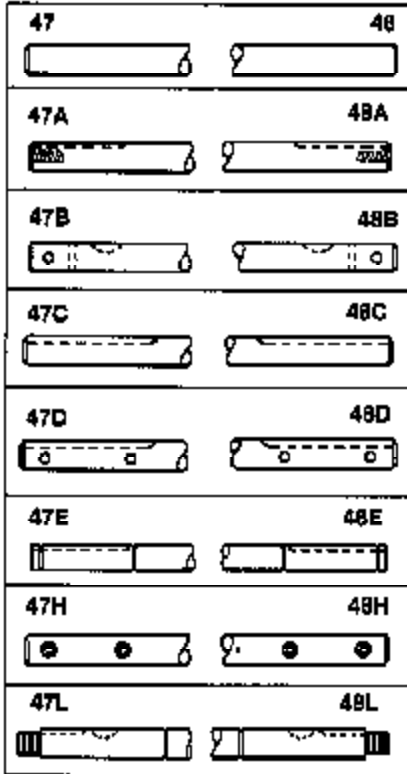

JOIST

SICHER IST DAS:
DAS ORIGINAL

Ref #	Part Number	Qty	Description
13	778067		Gear, Bevel (16 teeth)
14	778068		Gear, Pinion (16 teeth)
17	786040		Pin, Drive
26	792018		Ring, Retaining
31	780001		Washer (3/4" ID x 1-1/2" OD x 1/16" t hick)
31A	780096		Washer, Thrust
47M	774179		Axle (8-43/64" long)
48M	774180		Axle (16-27/32" long)
82	786043		Sprocket. No Teeth 54. O.D. 8.823
82	786051		Sprocket. No Teeth 60. O.D. 9.841
82	786070		Sprocket. No Teeth 48. O.D. 7.920
82	786041A		Sprocket. No Teeth 45. O.D. 7.389
82	786042	100-128	Sprocket. No Teeth 40. O.D. 6.650
90	788067B	Peerless	Grease (32 oz. bottle Bentonite greas e)
101	774073		Differential Carrier Hsg (Incl. 137)
102	774073		Differential Carrier Hsg (Incl. 139)
103	792041		Screw, 5/16-18 x 3-3/4"
104	792042		Nut, Lock, 5/16-18 (Use as required)
104A	792061		Washer, Flat, 5/16"
137	780077		Bushing (3/4" ID x 1-1/16" OD x 2-1/1 6" long)
139	780077		Bushing (3/4 ID x 1-1/16" OD x 2-1/16 " long)