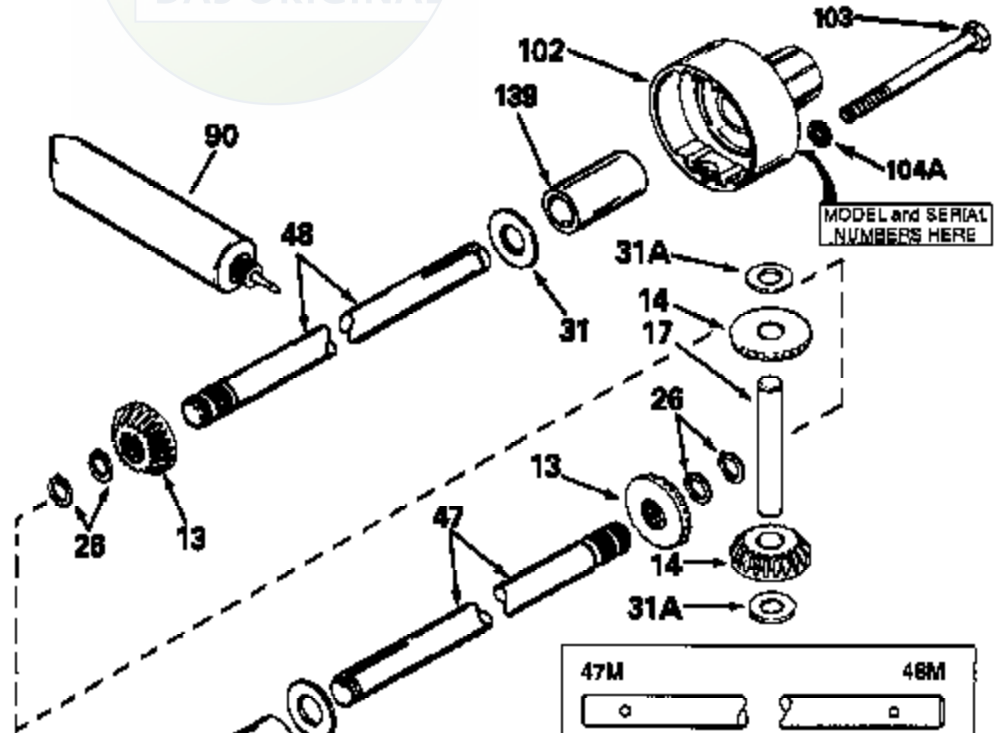

JOIST

SICHER IST DAS:
DAS ORIGINAL

Ref #	Part Number	Qty	Description
13	778067		Gear, Bevel (16 teeth)
14	778068		Gear, Pinion (16 teeth)
17	786040		Pin, Drive
26	792018		Ring, Retaining
31	780001		Washer (3/4" ID x 1-1/2" OD x 1/16" t hick)
31A	780096		Washer, Thrust
47M	774179		Axle (8-43/64" long)
48M	774180		Axle (16-27/32" long)
82	786043		Sprocket. No Teeth 54. O.D. 8.823
82	786051		Sprocket. No Teeth 60. O.D. 9.841
82	786070		Sprocket. No Teeth 48. O.D. 7.920
82	786041A		Sprocket. No Teeth 45. O.D. 7.389
82	786042	100-128	Sprocket. No Teeth 40. O.D. 6.650
90	788067B	Peerless	Grease (32 oz. bottle Bentonite greas e)
101	774073		Differential Carrier Hsg (Incl. 137)
102	774073		Differential Carrier Hsg (Incl. 139)
103	792041		Screw, 5/16-18 x 3-3/4"
104	792042		Nut, Lock, 5/16-18 (Use as required)
104A	792061		Washer, Flat, 5/16"
137	780077		Bushing (3/4" ID x 1-1/16" OD x 2-1/1 6" long)
139	780077		Bushing (3/4 ID x 1-1/16" OD x 2-1/16 " long)